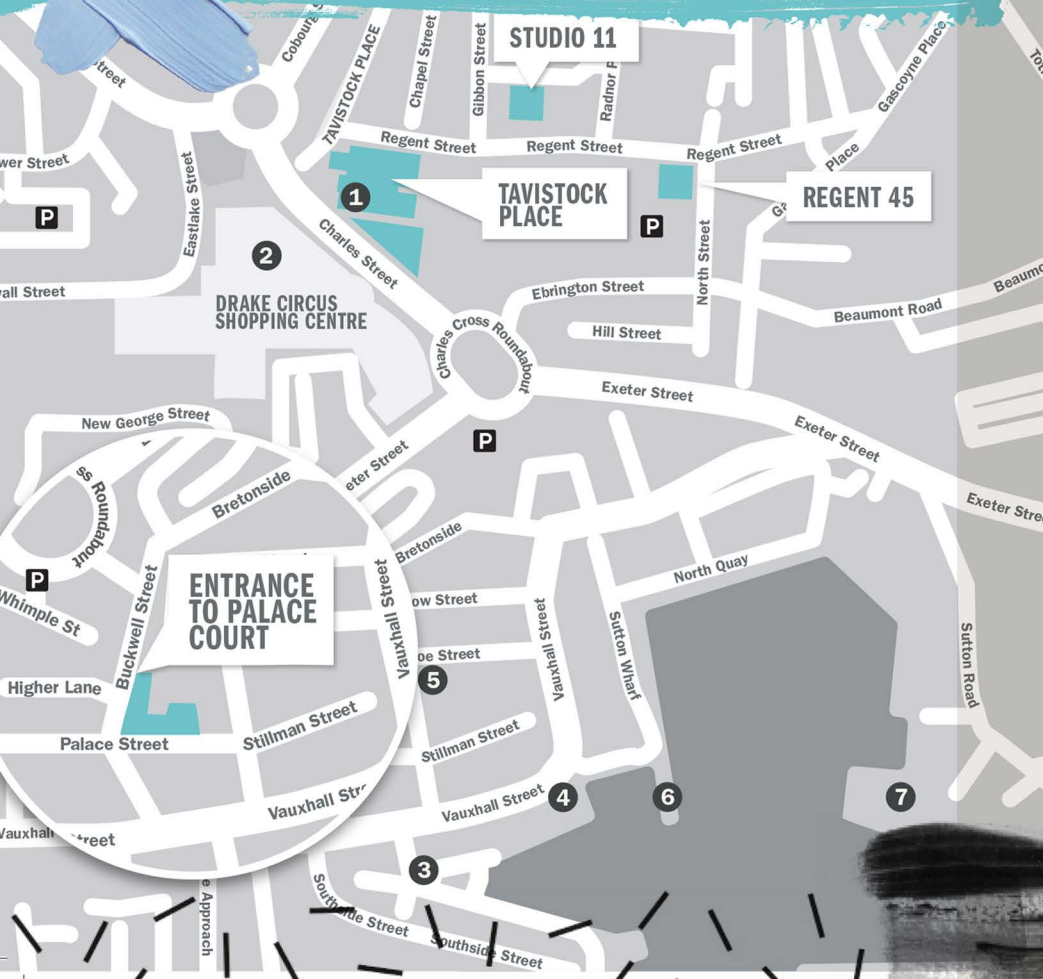

Palace Court

NEW TO OUR CAMPUS?

This handy guide should help you find the Pre-Degree campus and other buildings in no time. Once settled in why not explore our picks of the local area...

COLLEGE SITES:

-  Tavistock Place, Main Campus - Undergraduate & Postgraduate study
-  Studio 11 - Foundation Diploma in Art & Design
-  Regent 45 - BA (Hons) Fine Art
-  Palace Court Pre-Degree Campus - Extended Diploma study

PLACES OF INTEREST

- 1 The Gallery at Plymouth College of Art
- 2 Drake Circus Shopping Centre
- 3 Rockets & Rascals Bicycle Emporium
- 4 Boston Tea Party Café
- 5 Plymouth Arts Centre & Cinema
- 6 Barbican Seafront
- 7 National Marine Aquarium

Campus map overleaf.

PALACE COURT - PRE DEGREE CENTRE