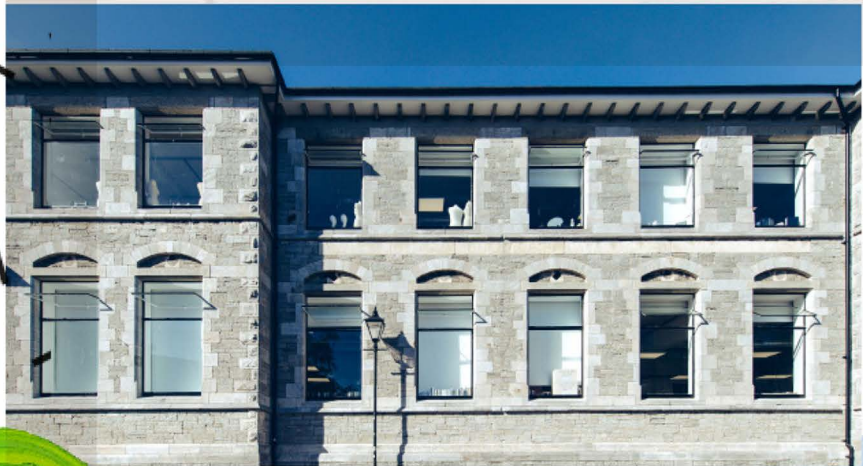

NEED ANY HELP?

PRE-DEGREE CAMPUS

Palace Court,
Buckwell Street,
PL1 2DP
+44 (0)1752 203448

MAIN RECEPTION

Tavistock Place,
Plymouth,
PL4 8AT
+44 (0)1752 203434

enquiries@plymouthart.ac.uk
plymouthart.ac.uk

Campus map overleaf.

PALACE COURT - PRE DEGREE CENTRE