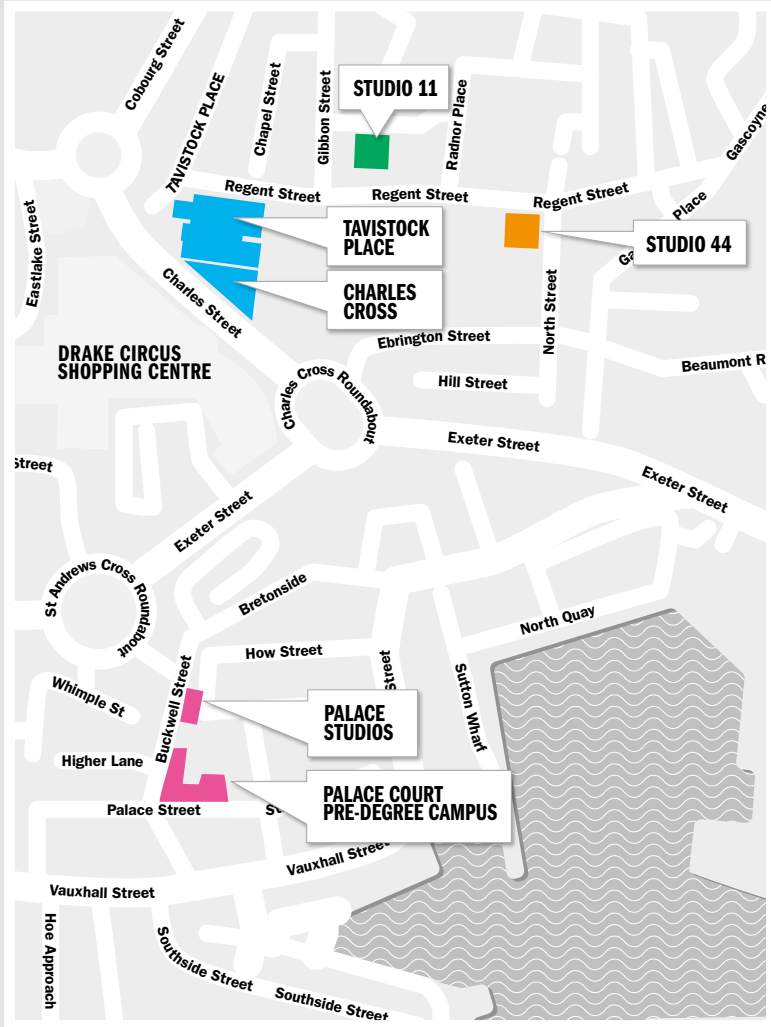

CAMPUS MAP

WE'VE PUT TOGETHER THIS NIFTY MAP TO HELP YOU EXPLORE OUR CAMPUS IN THE HEART OF PLYMOUTH CITY CENTRE, WE HOPE YOU'LL ENJOY DISCOVERING THE UNIQUE PERSONALITY OF EACH BUILDING.

UNDERGRADUATE

Main Reception, Library, ERC, Print Lab, Refectory Café, The Gallery
Tavistock Place
Plymouth, PL4 8AT

UNDERGRADUATE

Fab Lab, Craft workshops
Charles Cross Building
Plymouth, PL4 8AT

BA (HONS) FINE ART

Studio 11
Regent St, Plymouth PL4 8BE

**THE GRADUATE SCHOOL
& MAKE SPACES 1-4**

Studio 44
Regent St, Plymouth PL4 8BD

PRE-DEGREE

Palace Court
Buckwell Street, Plymouth, PL12DA

**FOUNDATION DIPLOMA IN
ART & DESIGN**

Palace Studios
Buckwell Street Plymouth PL1 2DA