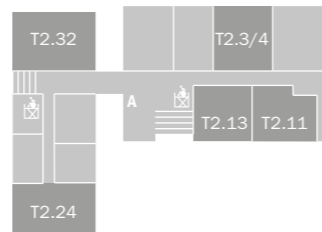

4

BA (Hons) Interior Decoration, Design & Styling **T4.1**  
BA (Hons) Film & Screen Arts **T4.5**

3

BA (Hons) Costume Production & Associated Crafts **T3.10**  
BA (Hons) Fashion **T3.11**

2

BA (Hons) Digital Media Production **T2.13**  
BA (Hons) Graphic Communication **T2.3**  
BA (Hons) Photography **T2.24**  
BA (Hons) Commercial Photography for Fashion, Advertising & Editorial **T2.32**